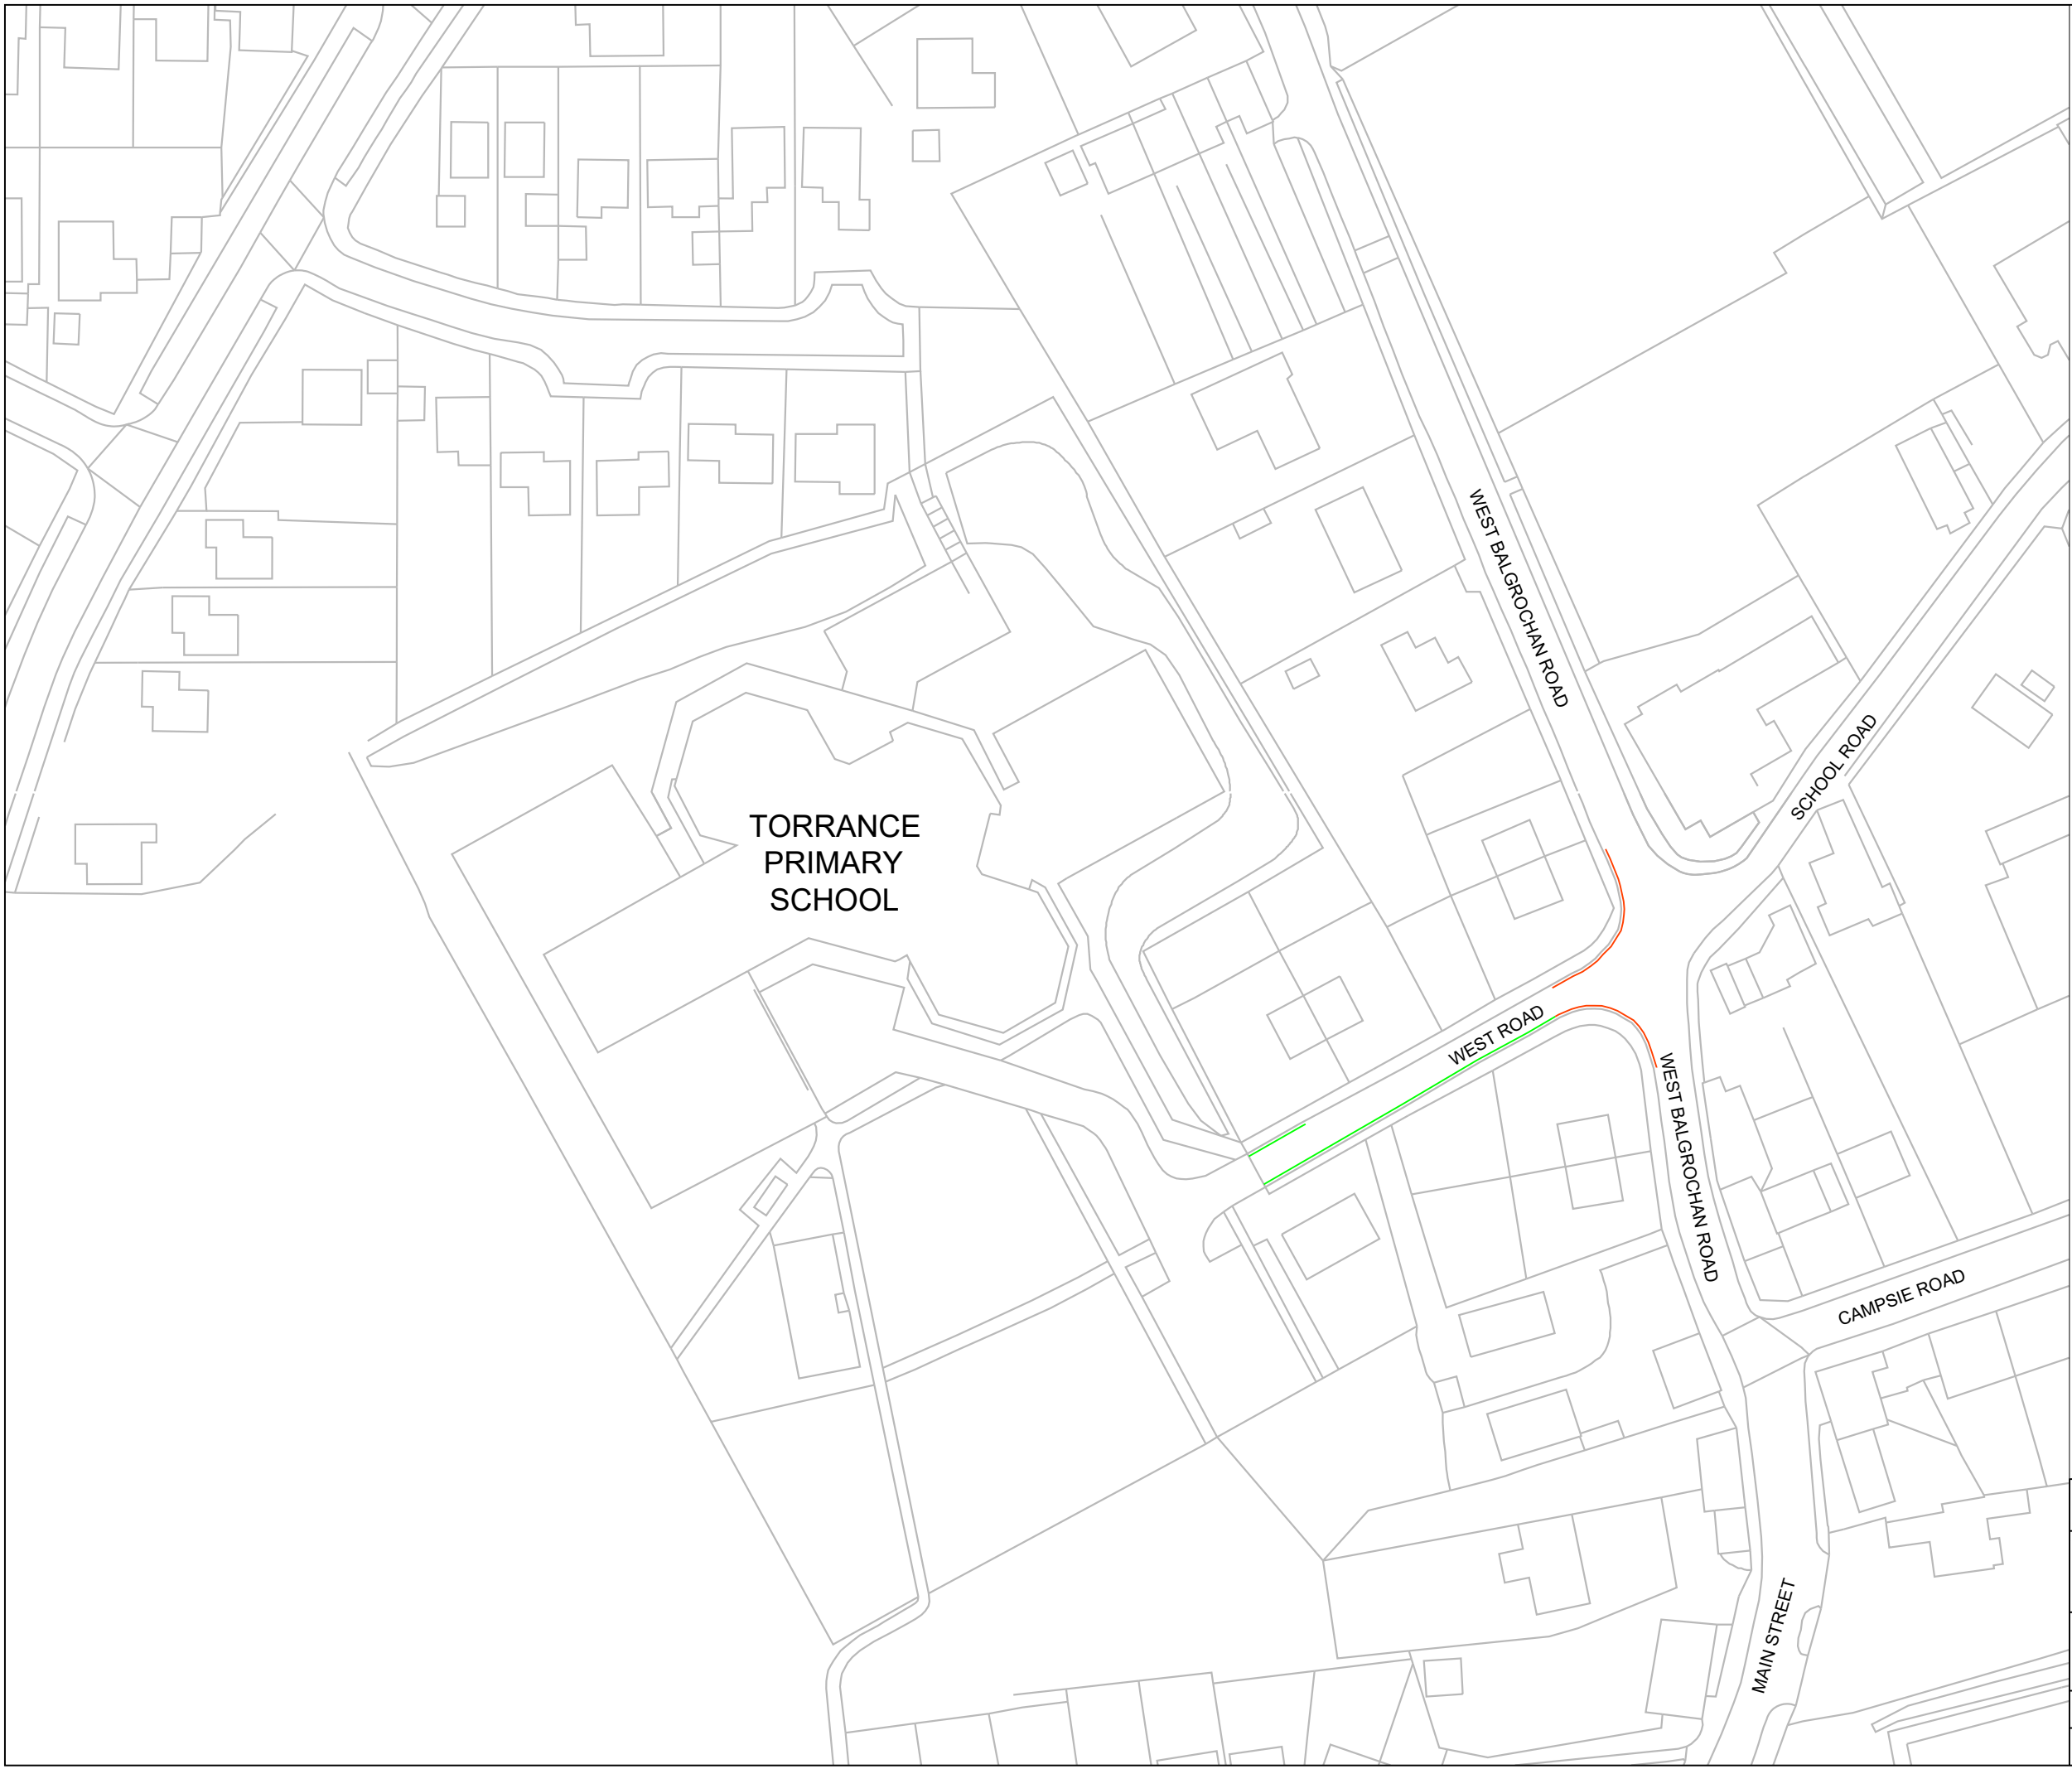

- No stopping
  8:30am - 9:30am, 2:30pm - 4:30pm,
  Mondays to Fridays ~~~~~
- No stopping except buses
  8:30am - 9:30am, 2:30pm - 4:30pm,
  Mondays to Fridays ~~~~~
- No waiting and no loading at any time ~~~~~
- No waiting and no loading,
  8:30am - 9:30am, 2:30pm - 4:30pm,
  Mondays to Fridays ~~~~~
- Advisory white "KEEP CLEAR" ~~~~~

Title
East Dunbartonshire Council Schools - East
Proposed Traffic Regulations Orders
Torrance Primary School, Torrance

DATE May 2018	DRAWN BY JGM	SCALE 1:1000	O.S. REF
FILE REF	DRG No. EDC-SKC-007	REVISION