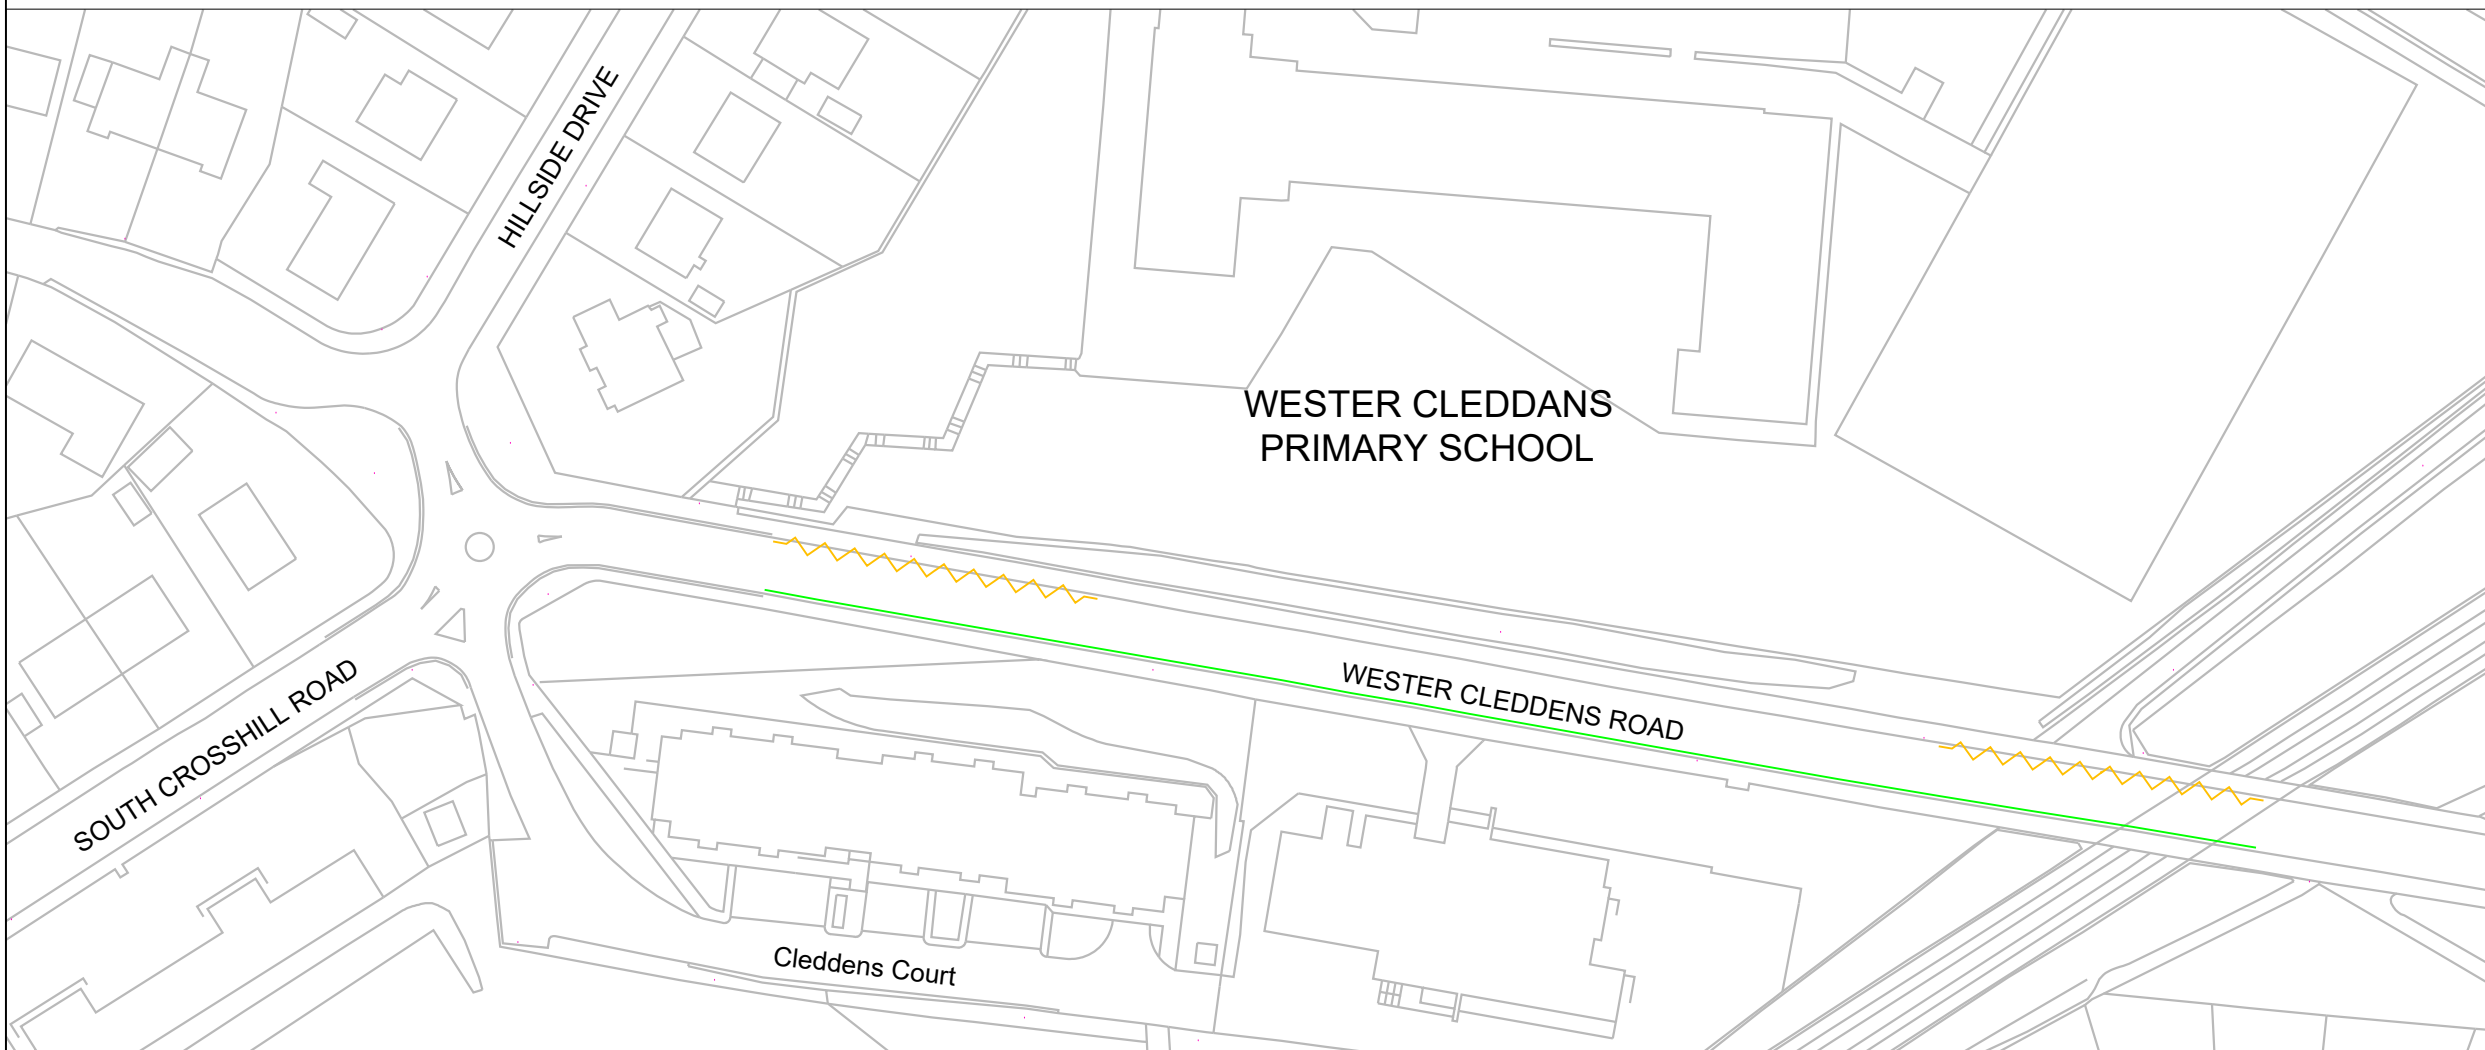

East Dunbartonshire Council
www.eastdunbarton.gov.uk

Title East Dunbartonshire Council Schools - East Proposed Traffic Regulations Orders St Matthew's & Wester Cleddans Primary Schools, Bishopbriggs			
DATE May 2018	DRAWN BY JGM	SCALE 1:1000	O.S. REF
FILE REF	DRG No. EDC-SKC-003	REVISION